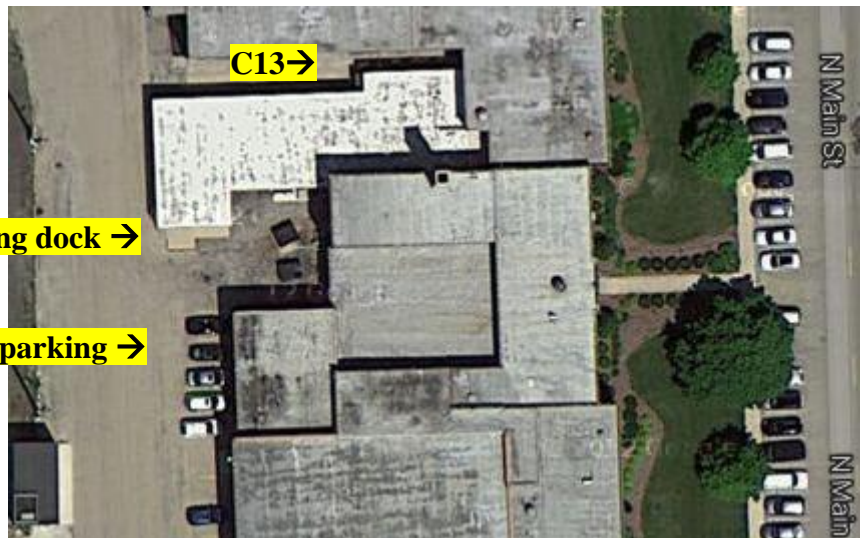

# Directions to our Unit Office:

---

From Rte 17, turn South on to 12000W Rd (Herscher Rd).

Continue South until you reach 4000S Rd. (At *STOP* sign, you'll see a *Centrue Bank* and *Casey's*.)

Turn Right onto 4000S.

At the Shell station (Main Street), turn Left.

You will see the school building(s) on your right.

←← This is the over-pass you will (turn Right) drive under.

Just past the building, turn Right.

Once behind the building, you will see cars parked on the right.

Just to the north of the loading dock section of the building, there is an 'outside hallway' which leads you to door C13.

loading dock →

parking →

*View of HIS/HHS Complex which houses our District Office.*